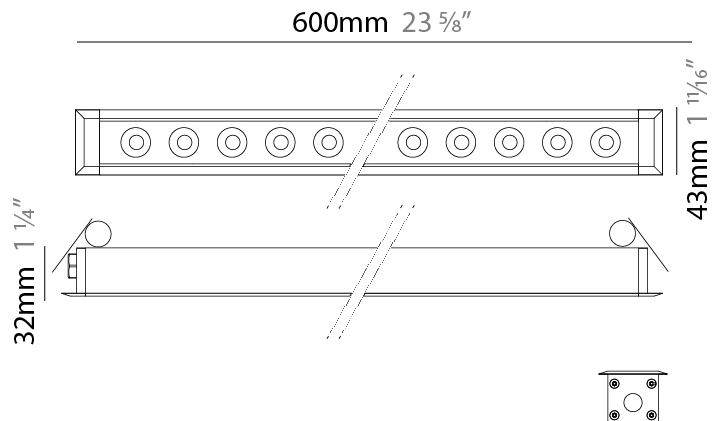

PROJECT
TYPE
SPECIFIER
QUANTITY
DATE

1. To build a product code in our configurator select the specify button on the base model # product page
2. To build a manual product code on this datasheet choose from the options listed below in blue font and add the suffix to the base model #

GENERAL

Series: Mini Corniche
Brand: Platek
Division: Exterior
Mounting Type: Recessed
Mounting Location: Ceiling
Subcategory: Downlight

PHYSICAL

Shape: Rectangle
Length (mm): 620
Length (in): 24 ³/₈
Width (mm): 43
Width (in): 1 ⁵/₈
Height (mm): 32
Height (in): 1 ¹/₄
Ceiling Thickness (mm): 2 - 13
Ceiling Thickness (in): 1/16 - 1/2
Light Distribution: Downlight
Weight (kg): 1.3
Weight (lbs): 2.8
Diffuser: Clear tempered glass
Gasket: Gore-Tex valve to prevent condensation
Fixture Finish: [BLK](#) / [WHI](#) / [GRY](#) / [COR](#) / [ANT](#) / [BRZ](#)
Fixture Material: Extruded Aluminum
Cut-out Measurements: 36mm / 1 7/16" x 610mm / 24"

ELECTRICAL

Lamp Type: LED
Total Output Wattage (W): 23
Dimming: Bluetooth technology or DMX
Control Gear: DMX
Driver Included: No
Driver Location: Remote
Driver Type: Constant Current - Universal
Driver Class: Class 2
Input Voltage (V): 120 - 277
Constant Current (MA): 500

LED

Color Temperature (°K): RGBW
CRI: >80 CRI
Lamp Life (hrs): 60000
Special LEDs offerings: RGBW

OPTICAL

Optic°: [26](#) / [40](#) / [ELL](#)

RATINGS AND CERTIFICATIONS

Certified By: Certified for North American Standards
IP rating: IP65
IK Rating: IK07
Bug Rating: B1 U0 G0