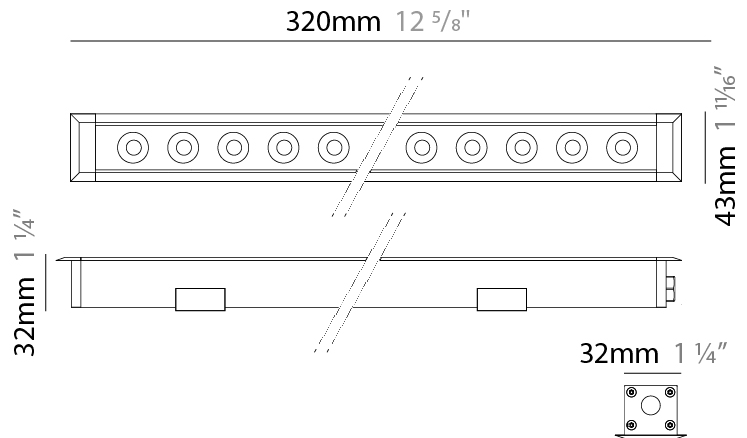

PROJECT	_____
TYPE	_____
SPECIFIER	_____
QUANTITY	_____
DATE	_____

MINI CORNICHE RECESSED

E9I637- _____ - _____
base number   Finish   Lens
                         Options   Options

1. To build a product code in our configurator select the specify button on the base model # product page
2. To build a manual product code on this datasheet choose from the options listed below in blue font and add the suffix to the base model #

GENERAL

Series: Mini Corniche
Brand: Platek
Division: Exterior
Mounting Type: Recessed
Mounting Location: In-Ground
Subcategory: Walk Over

PHYSICAL

Shape: Rectangle
Length (mm): 320
Length (in): 12 5/8
Width (mm): 43
Width (in): 1 5/8
Height (mm): 32
Height (in): 1 1/4
Light Distribution: Uplight
Diffuser: Clear tempered glass
Gasket: Gore-Tex valve to prevent condensation
Fixture Finish: [BLK](#) / [WHI](#) / [GRY](#) / [COR](#) / [ANT](#) / [BRZ](#)
Fixture Material: Extruded Aluminum

ELECTRICAL

Lamp Type: LED
Total Output Wattage (W): 11.5
Dimming: Bluetooth technology or DMX
Control Gear: DMX
Driver Included: No
Driver Location: Remote
Driver Type: Constant Current - Universal
Driver Class: Class 2
Input Voltage (V): 120 - 277
Constant Current (MA): 500

LED

Number of LEDs: 8
Color Temperature (°K): RGBW
CRI: >80 CRI
Lamp Life (hrs): 60000
Special LEDs offerings: RGBW

OPTICAL

Optic°: [26](#) / [40](#) / [ELL](#)

RATINGS AND CERTIFICATIONS

Certified By: Certified for North American Standards
IP rating: IP67
IK Rating: IK07